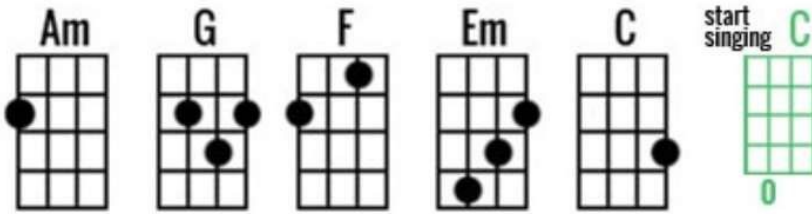

THE CURE – LOVESONG

Intro x2:

Am, G, F, Em

Verse:

Am G F Em
Whenever I'm alone with you
Am G F Em
You make me feel like I am home again
Am G F Em
Whenever I'm alone with you
Am G F Em
You make me feel like I am whole again

Interlude:

*Tabs valid only in the key of Am. Orange chords valid in all keys.

Am G F Em

```

A| -0h2h3-3-2-0-2-2-0-----0h2h3-3-2-0-2-2-0-----|
E| -----3-0-0-3-0-----3-0-0-3-0-----|
C| -----|
G| -----|
    
```

Chorus:

F G Am C
However far away I will always love you
F G Am C
However long I stay I will always love you
F G Am C
Whatever words I say I will always love you
F G
I will always love you

Interlude x4:

Am, G, F, Em

Verse:

Am G F Em
Whenever I'm alone with you
Am G F Em
You make me feel like I am free again
Am G F Em
Whenever I'm alone with you
Am G F Em
You make me feel like I am clean again

Chorus:

F G Am C
However far away I will always love you
F G Am C
However long I stay I will always love you
F G Am C
Whatever words I say I will always love you
F G C
I will always love you